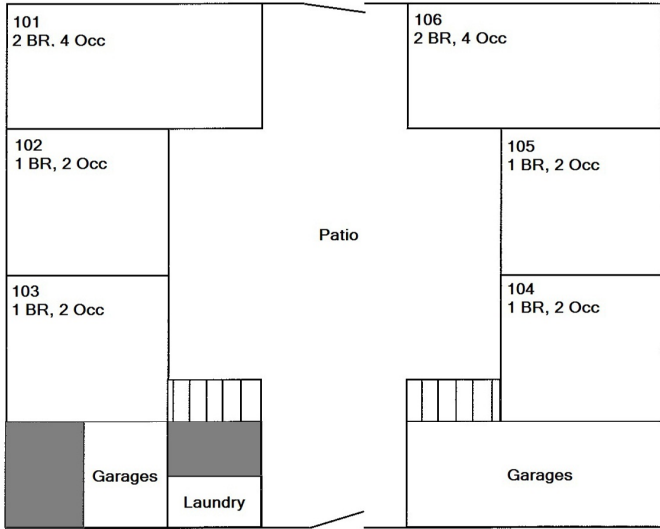

Beachcomber Apartments - 14641 Rosecrans Ave

Beachcomber Apts 1st Floor
NOT to Scale

Beachcomber Apartments - 14641 Rosecrans Ave

RC = Resident Coordinator's Apt

Beachcomber Apts 2nd Floor
NOT to Scale

202 2 BR, 4 Occ	201 1 BR, 2 Occ	210 2 BR, 4 Occ
203 1 BR, 3 Occ		209 1 BR, 3 Occ
204 1 BR, 2 Occ		208 1 BR, 3 Occ
205 1 BR, 2 Occ	206 RC	207 1 BR, 2 Occ